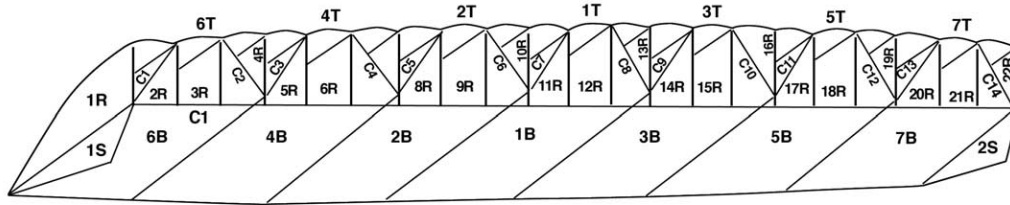

DEALER NAME	ID#	PO#
Skydive Store Inc.		

OFFICE
USE
ONLY
SERIAL #

Name		
Shipping Address		
City	State	Zip/ City Code
Country	IS THIS A DROP SHIPMENT? YES NO	

SUSPENSION LINE

- 500 LB VECTRAN
- 750 LB VECTRAN

CANOPY CHOICES

- PD VELOCITY 75
- PD VELOCITY 79
- PD VELOCITY 84
- PD VELOCITY 90
- PD VELOCITY 96
- PD VELOCITY 103
- PD VELOCITY 111
- PD VELOCITY 120

MATCH RIBS TO CELLS? **Y N**
IF NO, PLEASE COMPLETE SPACES BELOW.