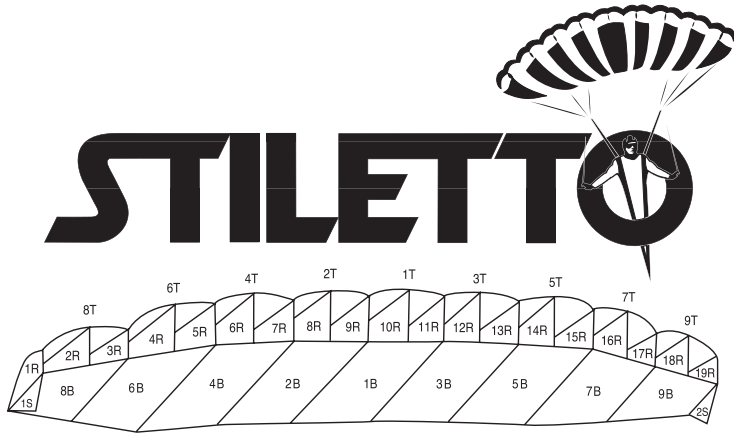

DEALER NAME	ID#	PO#
Skydive Store Inc.		

OFFICE
USE
ONLY
SERIAL #

PLEASE FILL-IN FOR DROP SHIPMENTS ONLY

Name		
Shipping Address		
City	State	Zip/ City Code
Country	IS THIS A DROP SHIPMENT? YES <input type="checkbox"/> NO <input type="checkbox"/>	

SUSPENSION LINE

- 525 lb Dacron
- 550 lb Microline
- 825 lb Microline

CONNECTOR LINKS

- Slinks (Reusable Soft Links)
- #3.5 Stainless Steel (*Mini-Links)
- #5 Stainless Steel

**Mini-Links are not available on Dacron lined canopies.*