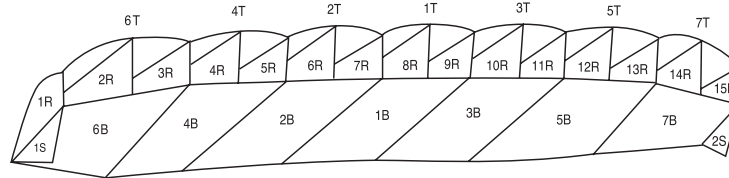

<b>DEALER NAME</b>	<b>ID#</b>	<b>PO#</b>
Skydive Store Inc.		

OFFICE  
USE  
ONLY  
SERIAL  
#

**PLEASE FILL-IN FOR DROP SHIPMENTS ONLY**

Name		
Shipping Address		
City	State	Zip/ City Code
Country	IS THIS A DROP SHIPMENT? YES <input type="checkbox"/> NO <input type="checkbox"/>	

**SUSPENSION LINE**

- 525 lb Dacron
- 550 lb Microlite
- 825 lb Microlite

**CONNECTOR LINKS**

- Slinks (Reusable Soft Links)
- #3.5 Stainless Steel (\*Mini-Links)
- #5 Stainless Steel

\*Mini-Links are not available on Dacron lined canopies.

**LINE CONFIGURATION**

- Standard Center Cell Lines
- CRW Center Cell Lines

**STABILIZER COLORS**

1S	
2S	

**SLIDER COLOR**

--

**AVAILABLE COLORS**

blackberry, magenta, neon pink, tangerine, watermelon, gold, yellow, lemon, lime green, kelly green, jade, light blue, turquoise, royal blue, navy blue, white, red, silver, black