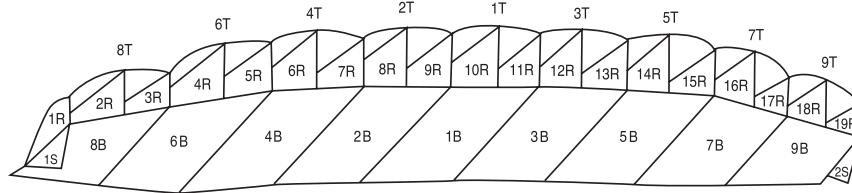

DEALER NAME	ID#	PO#
Skydive Store Inc.		

OFFICE
USE
ONLY
SERIAL #

PERFORMANCE DESIGNS SABRE2

PLEASE FILL-IN FOR DROP SHIPMENTS ONLY

Name		
Shipping Address		
City	State	Zip/ City Code
Country	IS THIS A DROP SHIPMENT? YES ☐ NO ☐	

SUSPENSION LINE

- ☐ 525 lb Dacron
- ☐ 550 lb Microline
- ☐ 825 lb Microline

CONNECTOR LINKS

- ☐ Slinks (Reusable Soft Links)
- ☐ #3.5 Stainless Steel (*Mini-Links)
- ☐ #5 Stainless Steel

*Mini-Links are not available on Dacron lined canopies.

STABILIZER COLORS

1S	
2S	

SLIDER COLOR

AVAILABLE COLORS

blackberry, magenta, neon pink, tangerine, watermelon, gold, yellow, lemon, lime green, kelly green, jade, light blue, turquoise, royal blue, navy blue, white, red, silver, black

CANOPY CHOICES

- ☐ PD SABRE2 97
- ☐ PD SABRE2 107
- ☐ PD SABRE2 120
- ☐ PD SABRE2 135
- ☐ PD SABRE2 150
- ☐ PD SABRE2 170
- ☐ PD SABRE2 190
- ☐ PD SABRE2 210
- ☐ PD SABRE2 230
- ☐ PD SABRE2 260

RIB COLORS

MATCH RIBS TO CELLS? YES ☐ NO ☐	
IF NO, PLEASE COMPLETE SPACES BELOW.	
1R	
2R	
3R	
4R	
5R	
6R	
7R	
8R	
9R	
10R	
11R	
12R	
13R	
14R	
15R	
16R	
17R	
18R	
19R	

COLORS OF TOP & BOTTOM PANELS

TOP PANELS	8T	6T	4T	2T	1T	3T	5T	7T	9T
BOTTOM PANELS	8B	6B	4B	2B	1B	3B	5B	7B	9B

All orders are final. Colors may vary according to dye lot.