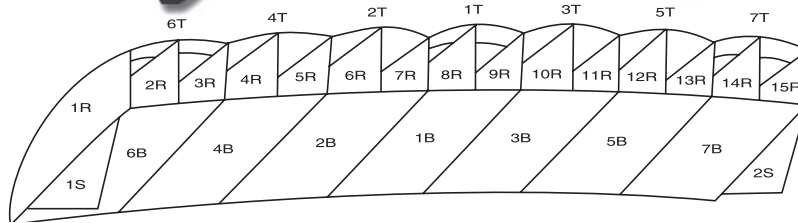

DEALER NAME	ID#	PO#
Skydive Store Inc.		

PD CReW

Lightning

Competition (All Zero P3)

OFFICE USE ONLY
SERIAL #

Name		
Shipping Address		
City	State	Zip/ City Code
Country		

NOSE REINFORCEMENT

- ☐ Standard
- ☐ 1 1/2" Type 3 ($75 extra)

STABILIZER COLORS

1S	
2S	

SLIDER OPTION

	Mesh (Standard)
	Zero P3 Fabric stabilizers

SLIDER COLOR

TAIL POCKET

	Tail Pocket ($75 extra)

LINE TYPE

600 lb. Dacron only

TRIM

Competition Trim Only
Appropriate trim for sequential, rotation, and large formations

LINE LENGTH CHOICES

PD LIGHTNING 113	☐ 8-ft. (standard)	☐ 8-ft.	☐ 9-ft.
PD LIGHTNING 126	☐ 8.5-ft. (standard)	☐ 8-ft.	☐ 8.5-ft.
PD LIGHTNING 143	☐ 9-ft. (standard)	☐ 9-ft.	☐ 10-ft.
PD LIGHTNING 160	☐ 9.5-ft. (standard)	☐ 9-ft.	☐ 10-ft.
PD LIGHTNING 176	☐ 10-ft. (standard)	☐ 9-ft.	☐ 10-ft.
PD LIGHTNING 193	☐ 10.5-ft. (standard)	☐ 9-ft.	☐ 10-ft.
PD LIGHTNING 218	☐ 10-ft. (standard)	☐ 9-ft.	

CANOPY CHOICES

- ☐ PD LIGHTNING 113
- ☐ PD LIGHTNING 126
- ☐ PD LIGHTNING 143
- ☐ PD LIGHTNING 160
- ☐ PD LIGHTNING 176
- ☐ PD LIGHTNING 193
- ☐ PD LIGHTNING 218

AVAILABLE COLORS

blackberry, magenta, neon pink, tangerine, watermelon, gold, yellow, lemon, lime green, kelly green, jade, light blue, turquoise, royal blue, navy blue, white, red, silver, black

RIB COLORS

MATCH RIBS TO CELLS?		Y ☐ N ☐
IF NO, PLEASE COMPLETE SPACES BELOW.		
1R		
2R		
3R		
4R		
5R		
6R		
7R		
8R		
9R		
10R		
11R		
12R		
13R		
14R		
15R		

Deployments at terminal velocity are not recommended on all zero P3 Lightnings

COLORS OF TOP, BOTTOM & TARGET PANELS

TARGET PANELS	T6			T1			T7
TOP PANELS	6T	4T	2B	1T	3T	5T	7T
BOTTOM PANELS	6B	4B	2B	1B	3B	5B	7B

All orders are final. Colors may vary according to dye lot.

SKYDIVING CANOPIES BY PERFORMANCE DESIGNS, INC.
Skydive Store Inc Phone - 570-588-7576 - Fax - 570-588-5650