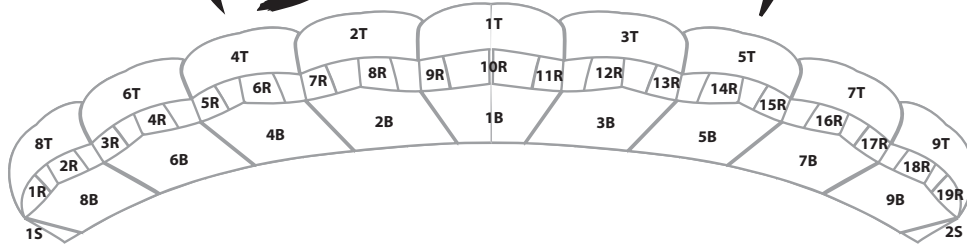

<b>DEALER NAME</b>	<b>ID#</b>	<b>PO#</b>
Skydive Store		

**PLEASE**

Name		
Shipping Address		
City	State	Zip/ City Code
Country	IS THIS A DROP SHIPMENT? YES <input type="checkbox"/> NO <input type="checkbox"/>	

Who influenced your decision to buy a PD canopy (team or individual)?

**SUSPENSION LINE**

HMA

**CONNECTOR LINKS**

- Slinks (Reusable Soft Links)
- #3.5 Stainless Steel (Mini-Links)

**STABILIZER COLORS**

1S	
2S	