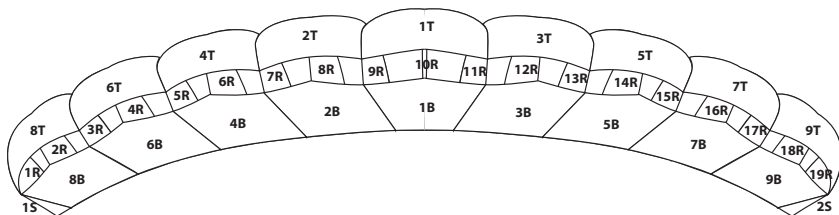

Dealer Name Skydive Store Inc. Quantity PO#

OFFICE
USE
ONLY

SERIAL #

- PD PULSE 107
- PD PULSE 120
- PD PULSE 135
- PD PULSE 150
- PD PULSE 170
- PD PULSE 190
- PD PULSE 210
- PD PULSE 230
- PD PULSE 260

Customer Name		
Shipping Address		
City	State	Zip/ City Code
Country		

Who influenced your decision to buy a PD canopy _____

SUSPENSION LINE

750 lb VECTRAN

CONNECTOR LINKS

- Slinks (Reusable Soft Links)
- #3.5 Stainless Steel (Mini-Links)

SLIDER COLOR

TOP PANELS

8T	6T	4T	2T	1T	3T	5T	7T	9T

RIBS

1S	1R	2R	3R	4R	5R	6R	7R	8R	9R	10R	11R	12R	13R	14R	15R	16R	17R	18R	19R	2S
	WHT	WHT	WHT	WHT	WHT	WHT	WHT	WHT	WHT	WHT	WHT	WHT	WHT	WHT	WHT	WHT	WHT	WHT	WHT	