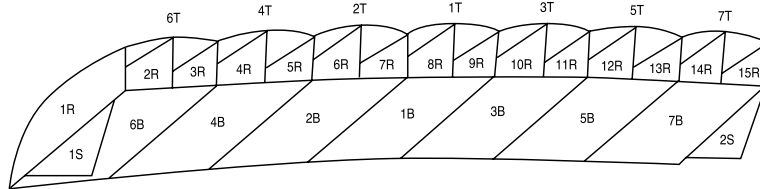

DEALER NAME	ID#	PO#
Skydive Store Inc.		

PLEASE FILL-IN FOR DROP SHIPMENTS ONLY

Name		
Shipping Address		
City	State	Zip/ City Code
Country	IS THIS A DROP SHIPMENT? YES NO	

SUSPENSION LINE

- 525 lb Dacron
- 725 lb Microline