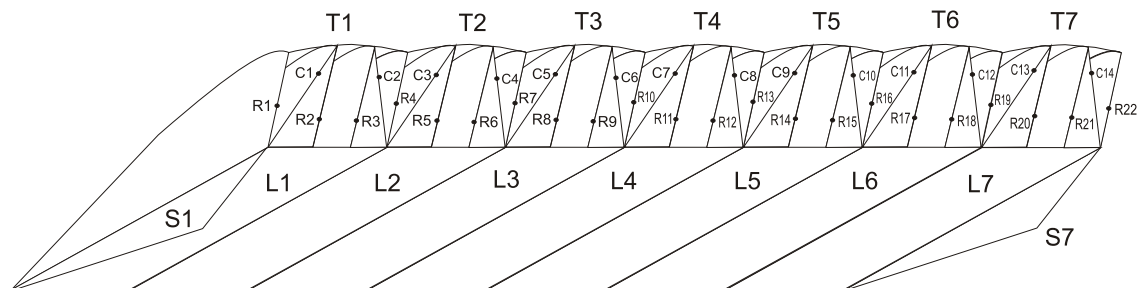

ICARUS Canopies ORDER FORM

www.icaruscanopies.aero

Canopy Size

69ft²
 74ft²
 79ft²
 84ft²
 89ft²
 94ft²
 104ft²
 109ft²
 114ft²
 119ft²
 other _____ft²

While these are our standard sizes, you may order the canopy in any size you choose

Lines: VECTRAN (Standard)

1) ICARUS Signature Pattern - An absolutely beautiful pattern!

a) Entire UPPER and LOWER SURFACES are a primary color.
 b) All CROSSBRACES and STABILIZERS and SLIDER are a contrasting secondary color.
 We recomend white or light colors for primary and darker colors for secondary.